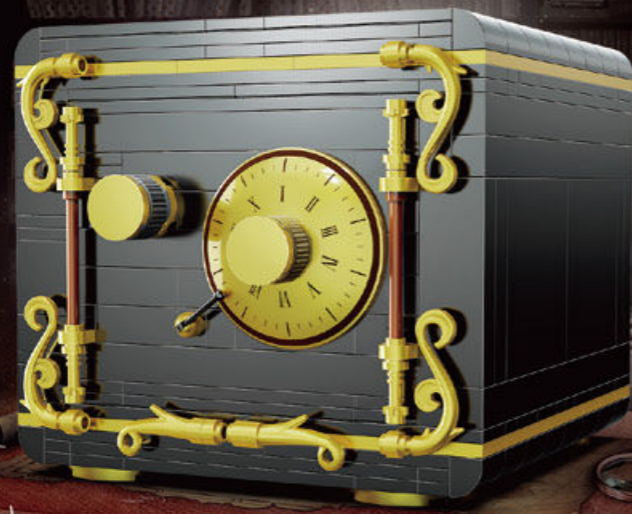

Name : The Secret of Safe
 Item : C71006(W)
 Age : 8+
 Packing size : 30.7*23.8*11.9cm
 Carton size : 50*32.5*49.5cm
 Carton Pcs : 8pcs

Password Coding

Linkage Design Lock

Mechanism Cracking

HIGHLY DETAILED SAFE REPLICATION